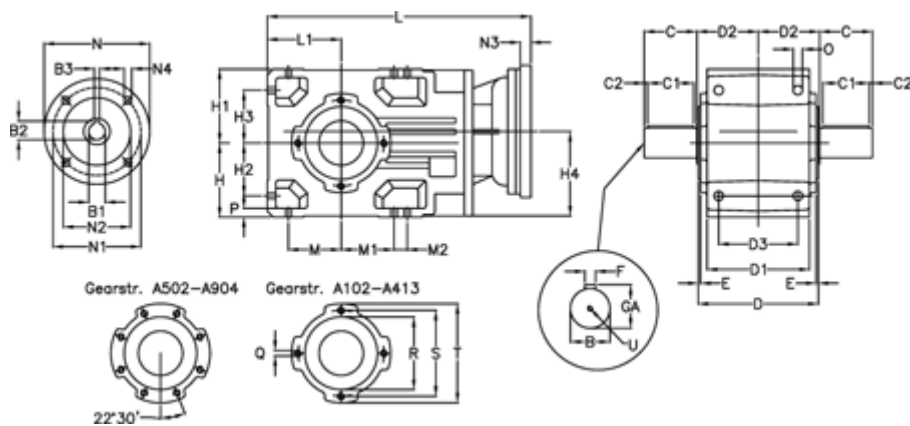

Article number: 29600202652235
 Description: Bevel helical gearbox
 A202UD-26,5-P90B5

Measures

B = 30	D1 = 110	H1 = 80	M2 = 0	Q = M8x15
B1 = 24	D2 = 73	H2 = 60.0	N = 200	R = 95
B2 = 27.3	D3 = 90	H3 = 60.0	N1 = 165	S = 115
B3 = 8	Description = A202UD-xx-P90 B5	H4 = 93.0	N2 = 130	T = 140
C = 60	E = 3.0	L = 325.5	N3 = 0	U = M10x22
C1 = 50	F = 10	L1 = 80	N4 = M10x12	
C2 = 5.0	GA = 33.0	M = 60.0	O = 9.5	
D = 136	H = 80	M1 = 60.0	P = 9	